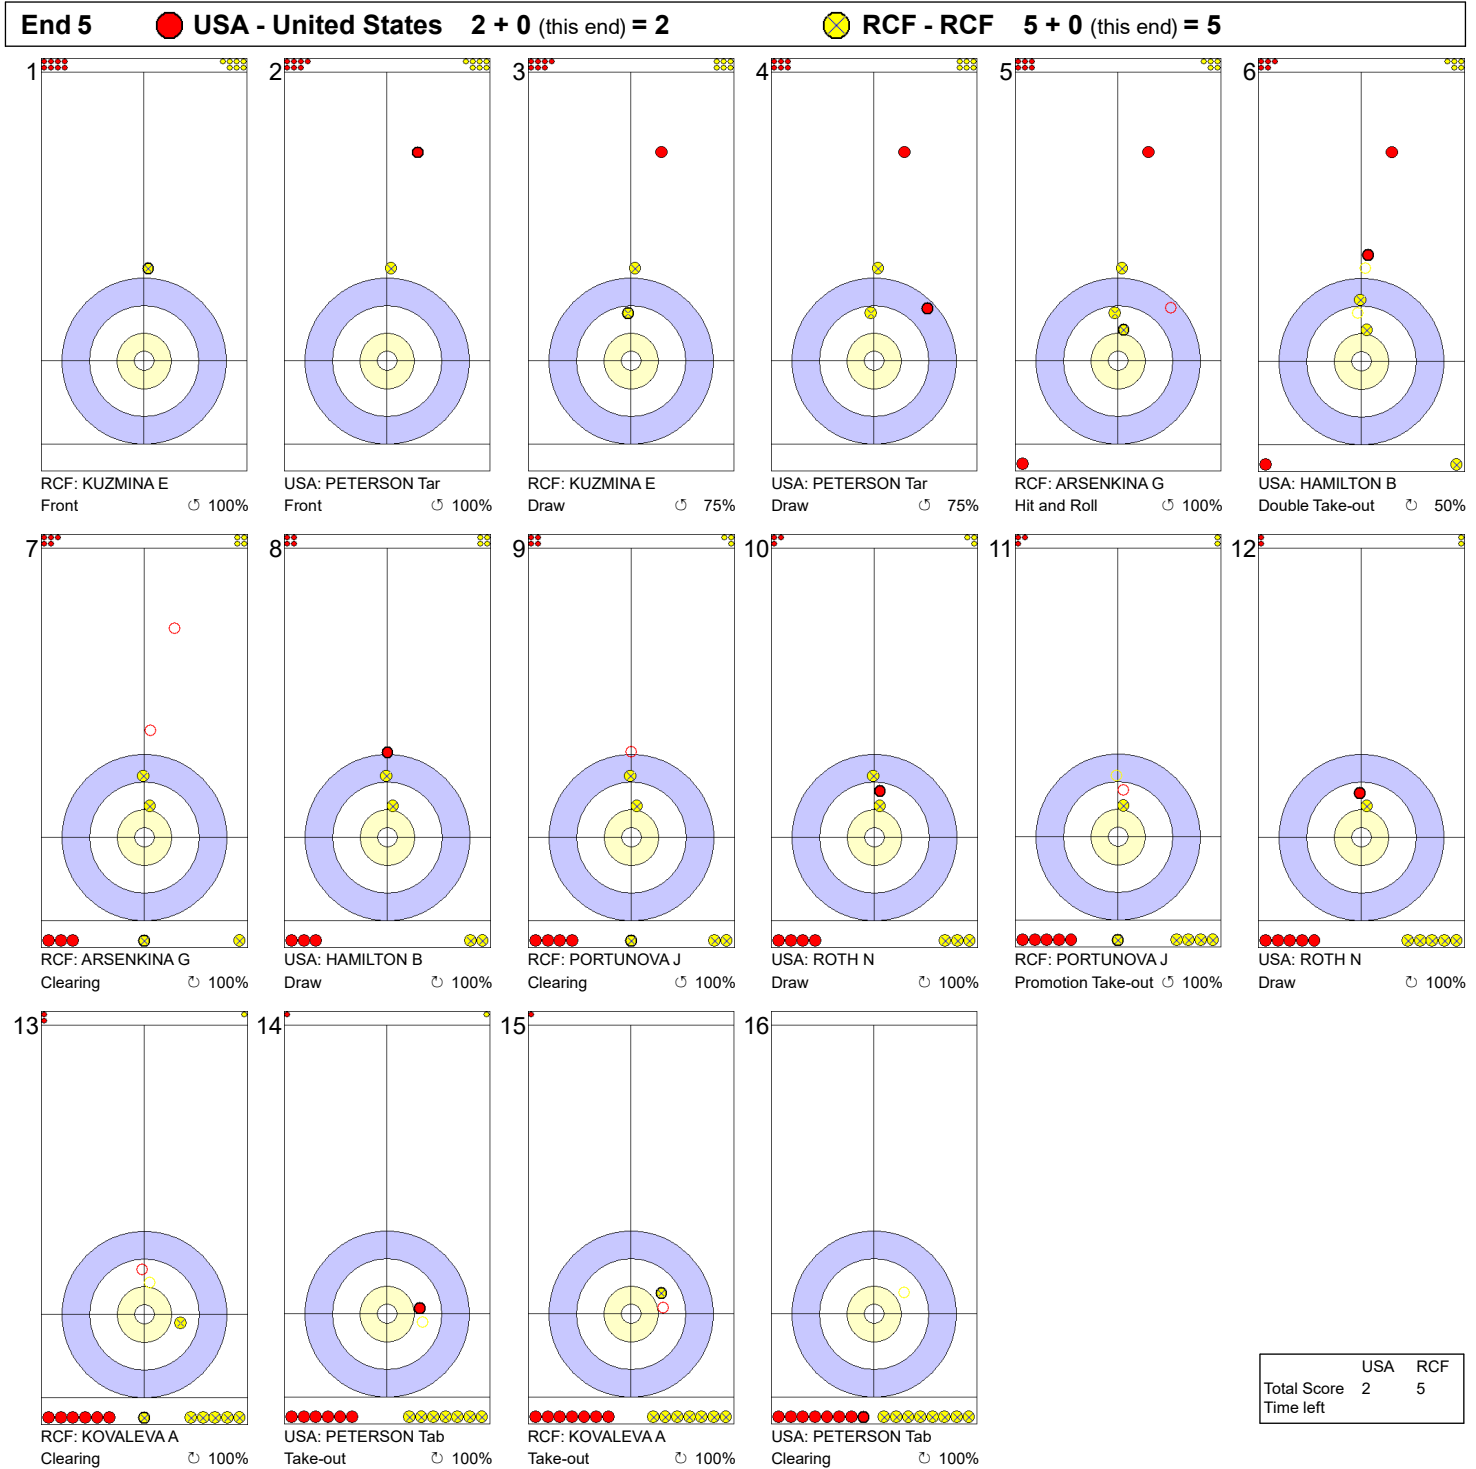

FRI 7 MAY 2021
Start Time 9:00

Round Robin Session 22 - Sheet A

Game - Shot by Shot

Legend:
 ↻ Clockwise ↺ Counter-clockwise - Not considered

FRI 7 MAY 2021
Start Time 9:00

Round Robin Session 22 - Sheet A

Game - Shot by Shot

Legend:
 ↻ Clockwise ↺ Counter-clockwise - Not considered

Game - Shot by Shot

Legend:
 ↻ Clockwise ↺ Counter-clockwise - Not considered

Game - Shot by Shot

Legend:
 ↻ Clockwise ↺ Counter-clockwise - Not considered

Game - Shot by Shot

Legend:
 Clockwise
  Counter-clockwise
 - Not considered

Game - Shot by Shot

Legend:
 ↻ Clockwise ↺ Counter-clockwise - Not considered

FRI 7 MAY 2021
Start Time 9:00

Round Robin Session 22 - Sheet A

Game - Shot by Shot

Legend:
 Clockwise
  Counter-clockwise
 - Not considered