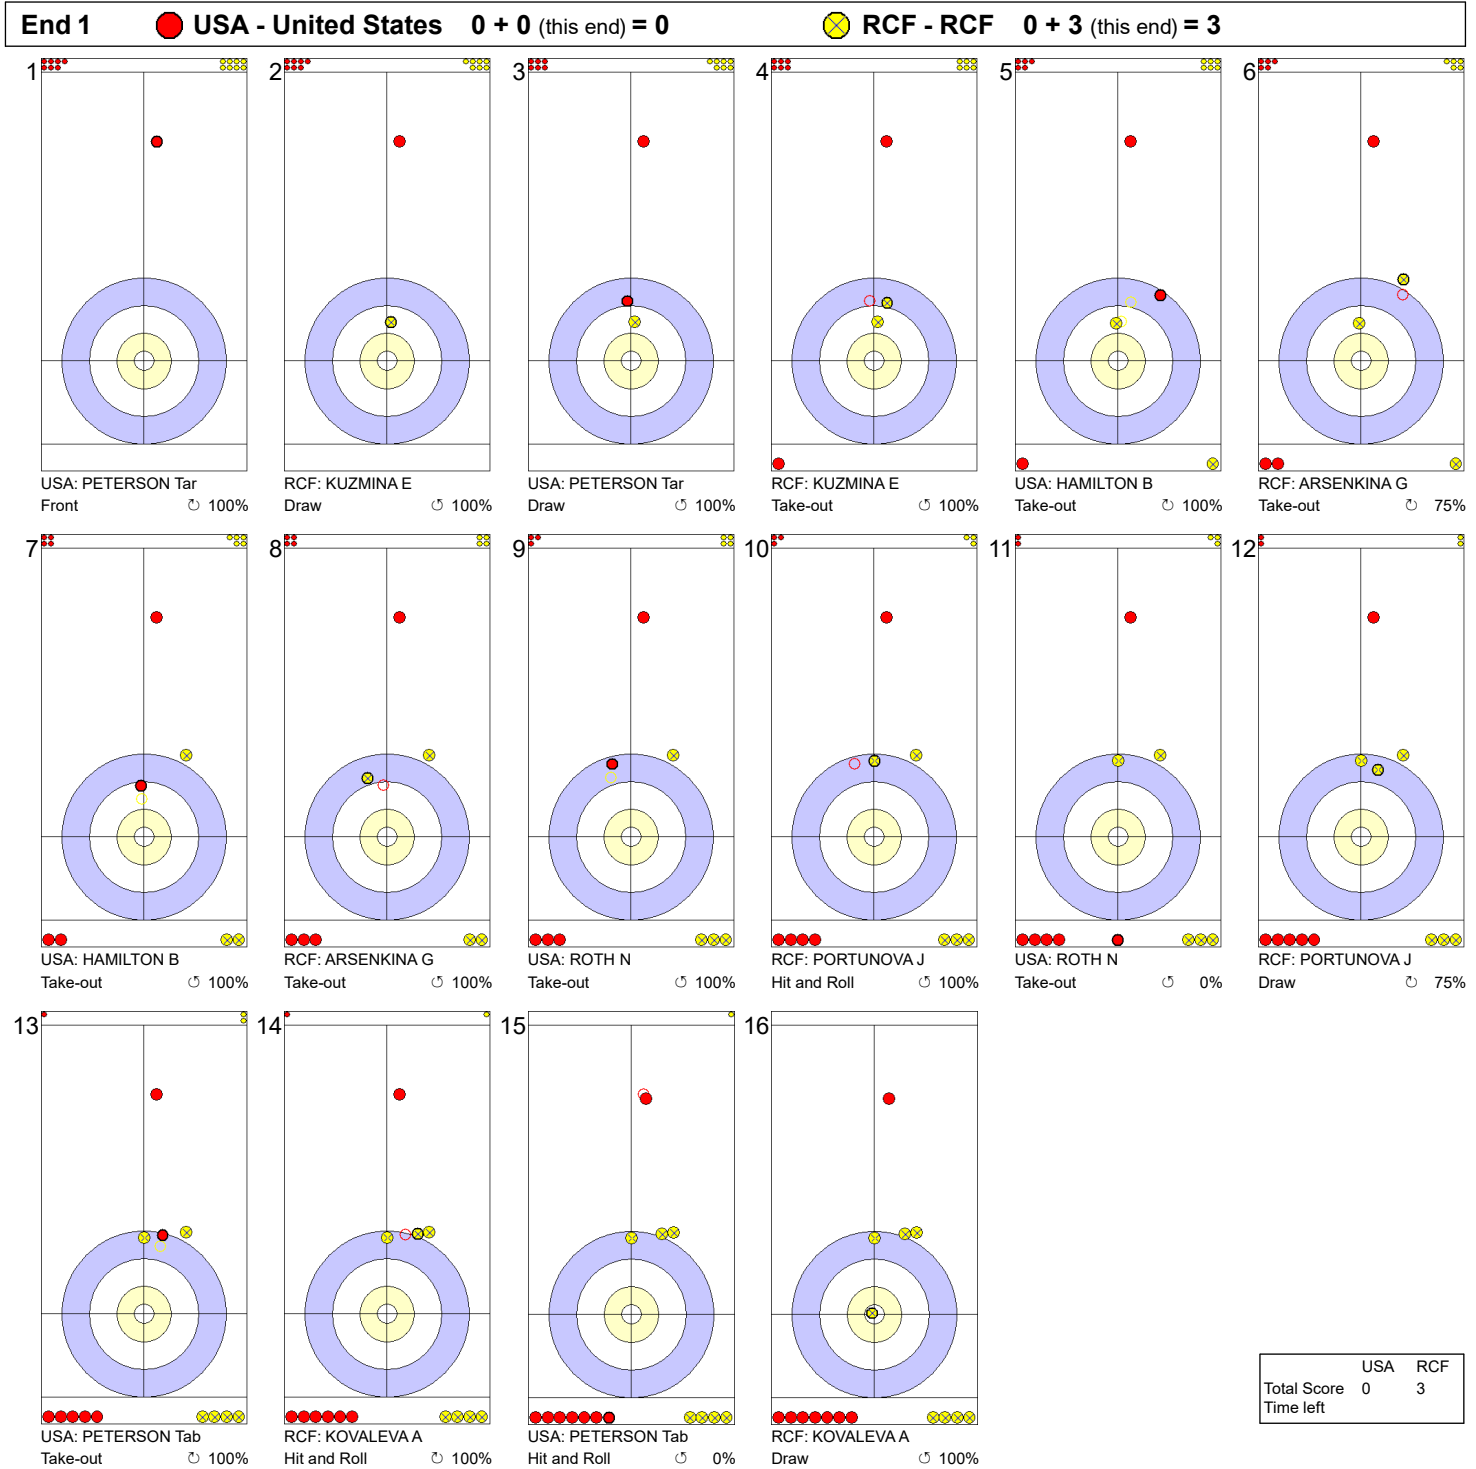

FRI 7 MAY 2021
Start Time 9:00

Round Robin Session 22 - Sheet A

Game - Shot by Shot

Legend:
 Clockwise
  Counter-clockwise
 - Not considered

Game - Shot by Shot

Legend:
 ↻ Clockwise ↺ Counter-clockwise - Not considered

FRI 7 MAY 2021
Start Time 9:00

Round Robin Session 22 - Sheet A

Game - Shot by Shot

Legend:
 ↻ Clockwise ↺ Counter-clockwise - Not considered

FRI 7 MAY 2021
Start Time 9:00

Round Robin Session 22 - Sheet A

Game - Shot by Shot

Legend:
 ↻ Clockwise ↺ Counter-clockwise - Not considered

Game - Shot by Shot

Legend:
 ↻ Clockwise ↺ Counter-clockwise - Not considered

Game - Shot by Shot

Legend:
 ↻ Clockwise ↺ Counter-clockwise - Not considered

Game - Shot by Shot

Legend:
 Clockwise
  Counter-clockwise
 - Not considered