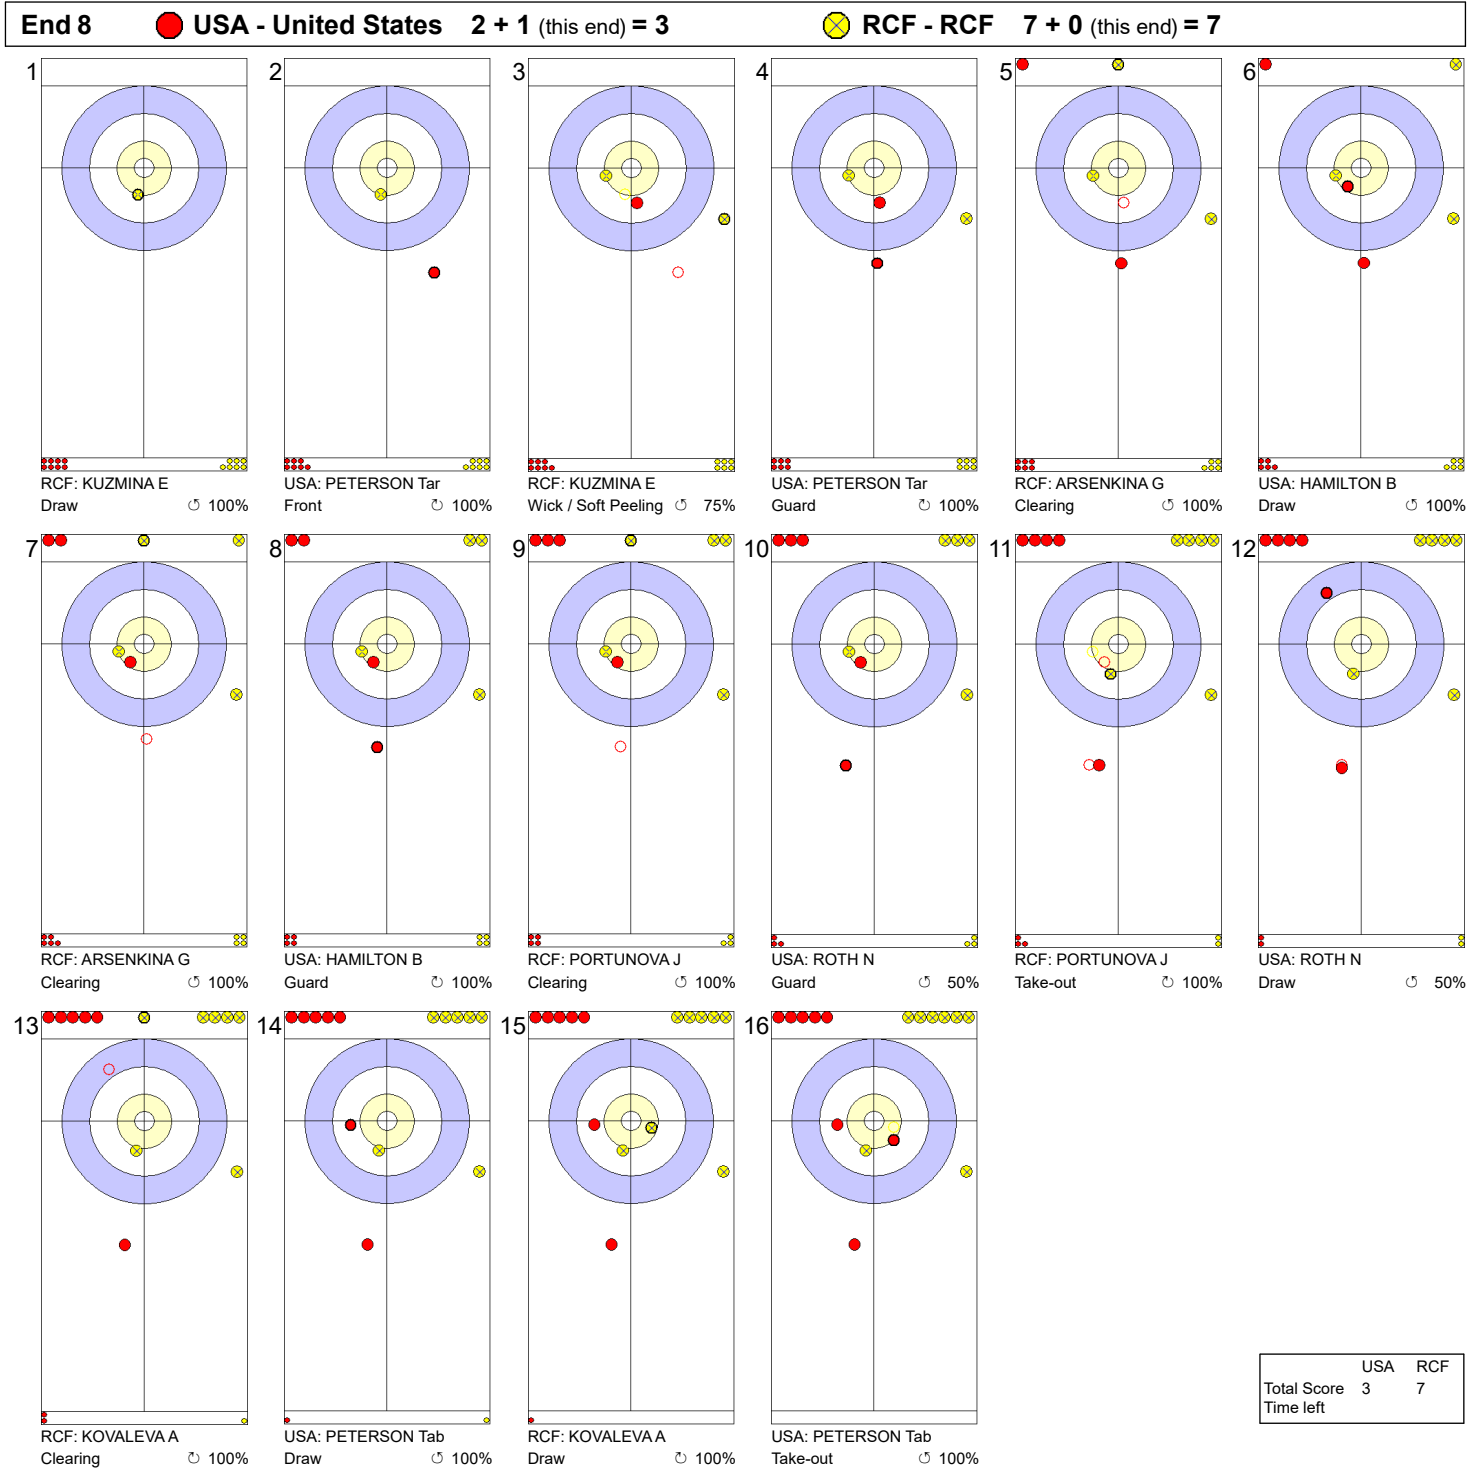

FRI 7 MAY 2021
Start Time 9:00

Round Robin Session 22 - Sheet A

Game - Shot by Shot

Legend:
 ↻ Clockwise ↺ Counter-clockwise - Not considered

FRI 7 MAY 2021
Start Time 9:00

Round Robin Session 22 - Sheet A

Game - Shot by Shot

Legend:
 ↻ Clockwise ↺ Counter-clockwise - Not considered

Game - Shot by Shot

Legend:
 ↻ Clockwise ↺ Counter-clockwise - Not considered

Game - Shot by Shot

Legend:
 ↻ Clockwise ↺ Counter-clockwise - Not considered

Game - Shot by Shot

Legend:
 Clockwise
  Counter-clockwise
 - Not considered

Game - Shot by Shot

Legend:
 ↻ Clockwise ↺ Counter-clockwise - Not considered

FRI 7 MAY 2021
Start Time 9:00

Round Robin Session 22 - Sheet A

Game - Shot by Shot

Legend:
 Clockwise
  Counter-clockwise
 - Not considered