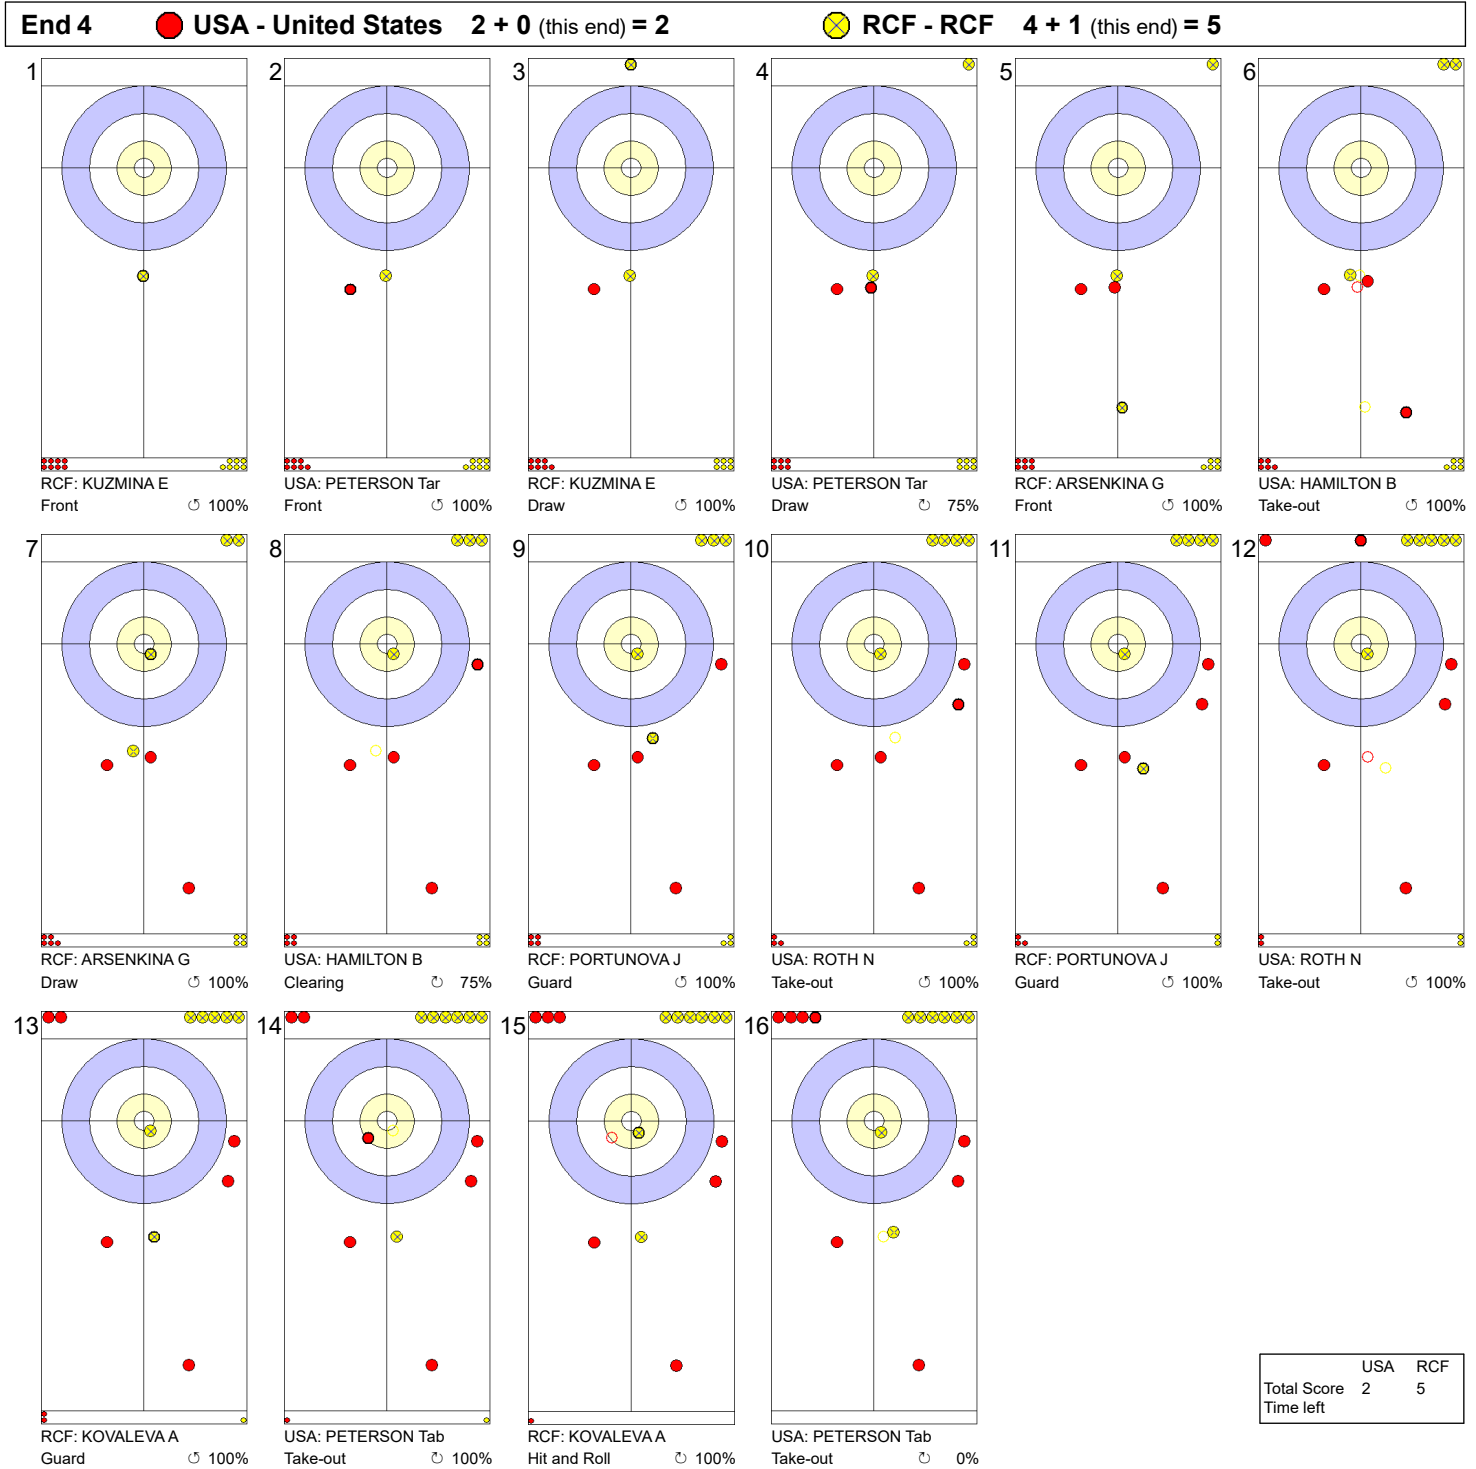

FRI 7 MAY 2021
Start Time 9:00

Round Robin Session 22 - Sheet A

Game - Shot by Shot

Legend:
 ↻ Clockwise ↺ Counter-clockwise - Not considered

FRI 7 MAY 2021
Start Time 9:00

Round Robin Session 22 - Sheet A

Game - Shot by Shot

Legend:
 ↻ Clockwise ↺ Counter-clockwise - Not considered

Game - Shot by Shot

Legend:
 ↻ Clockwise ↺ Counter-clockwise - Not considered

Game - Shot by Shot

Legend:
 ↻ Clockwise ↺ Counter-clockwise - Not considered

Game - Shot by Shot

Legend:
 Clockwise
  Counter-clockwise
 - Not considered

Game - Shot by Shot

Legend:
 ↻ Clockwise ↺ Counter-clockwise - Not considered

FRI 7 MAY 2021
Start Time 9:00

Round Robin Session 22 - Sheet A

Game - Shot by Shot

Legend:
 Clockwise
  Counter-clockwise
 - Not considered