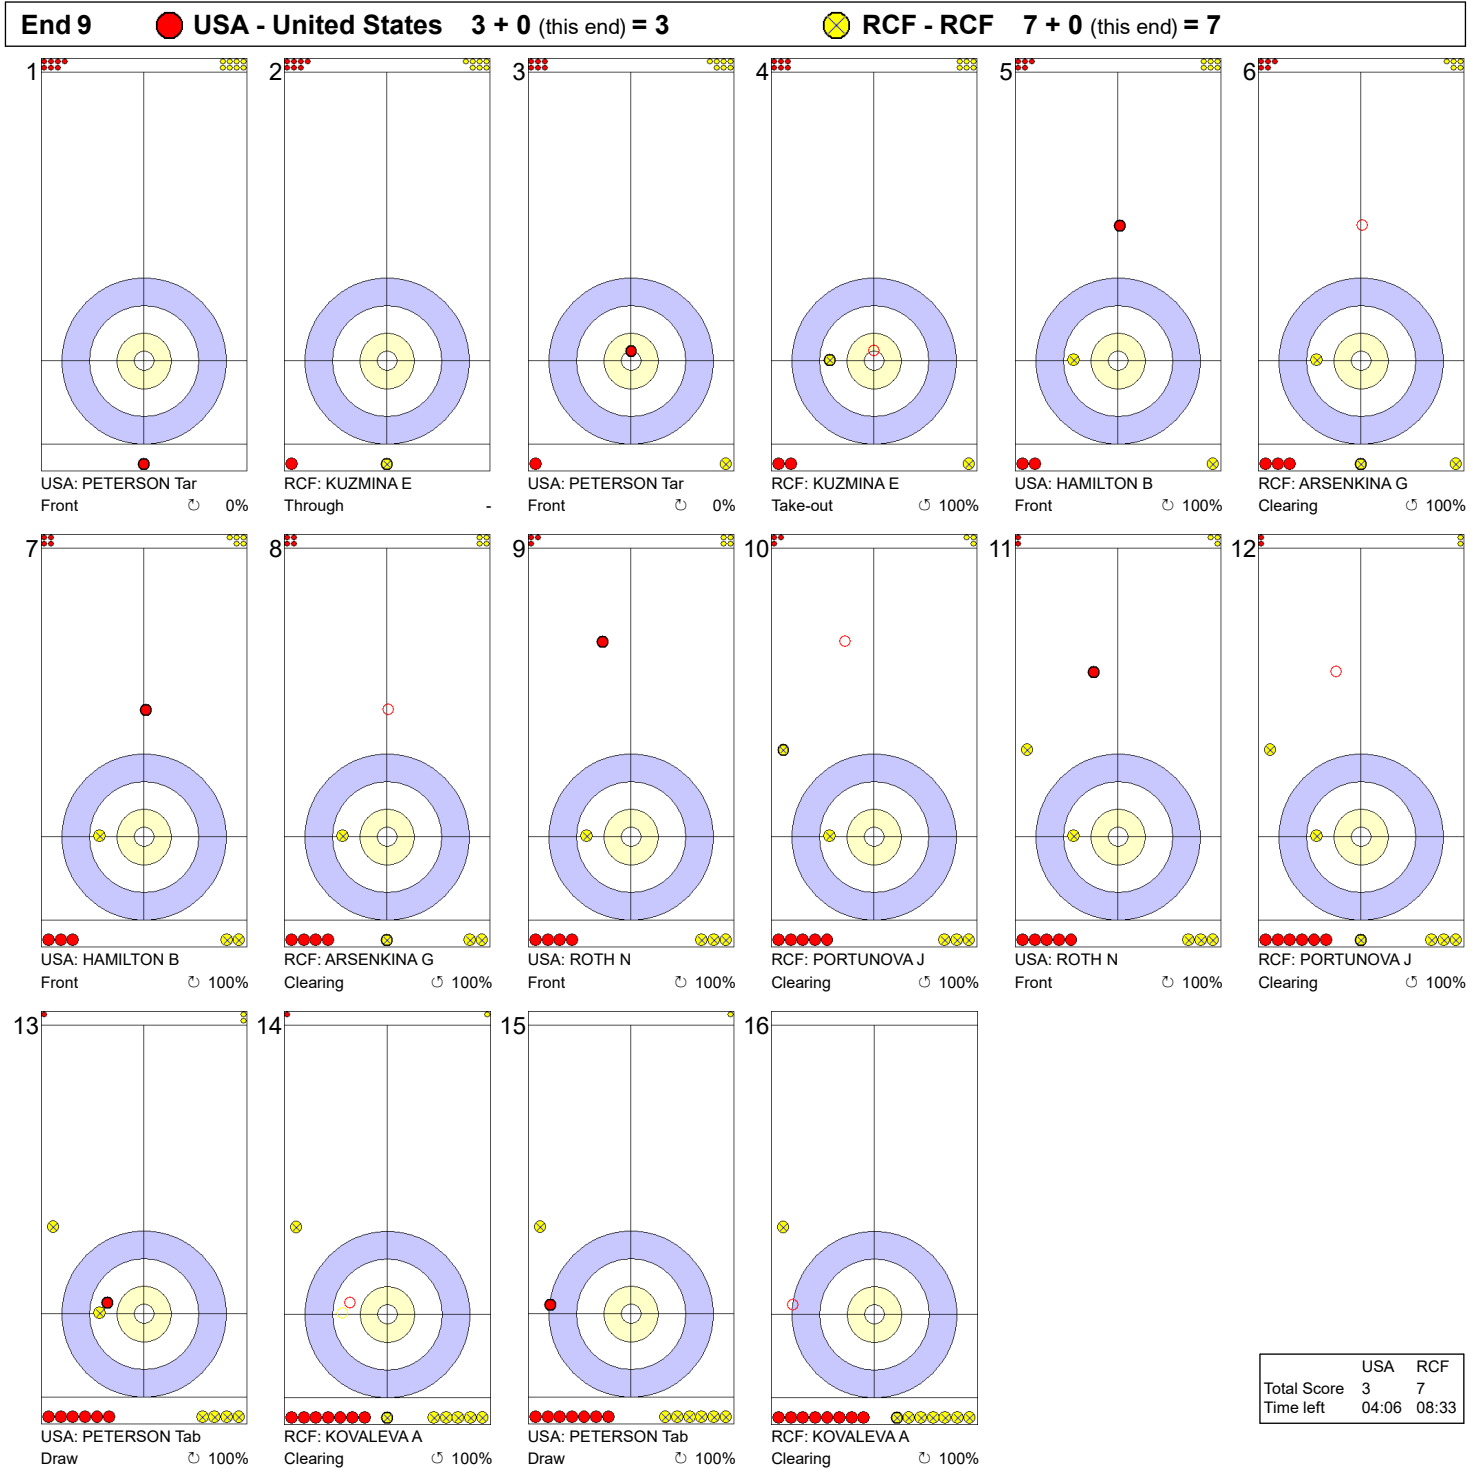

FRI 7 MAY 2021
Start Time 9:00

Round Robin Session 22 - Sheet A

Game - Shot by Shot

Legend:
 ↻ Clockwise ↺ Counter-clockwise - Not considered

FRI 7 MAY 2021
Start Time 9:00

Round Robin Session 22 - Sheet A

Game - Shot by Shot

Legend:
 ↻ Clockwise ↺ Counter-clockwise - Not considered

Game - Shot by Shot

Legend:
 ↻ Clockwise ↺ Counter-clockwise - Not considered

Game - Shot by Shot

Legend:
 ↻ Clockwise ↺ Counter-clockwise - Not considered

Game - Shot by Shot

Legend:
 Clockwise
  Counter-clockwise
 - Not considered

Game - Shot by Shot

Legend:
 ↻ Clockwise ↺ Counter-clockwise - Not considered

FRI 7 MAY 2021
Start Time 9:00

Round Robin Session 22 - Sheet A

Game - Shot by Shot

Legend:
 Clockwise
  Counter-clockwise
 - Not considered