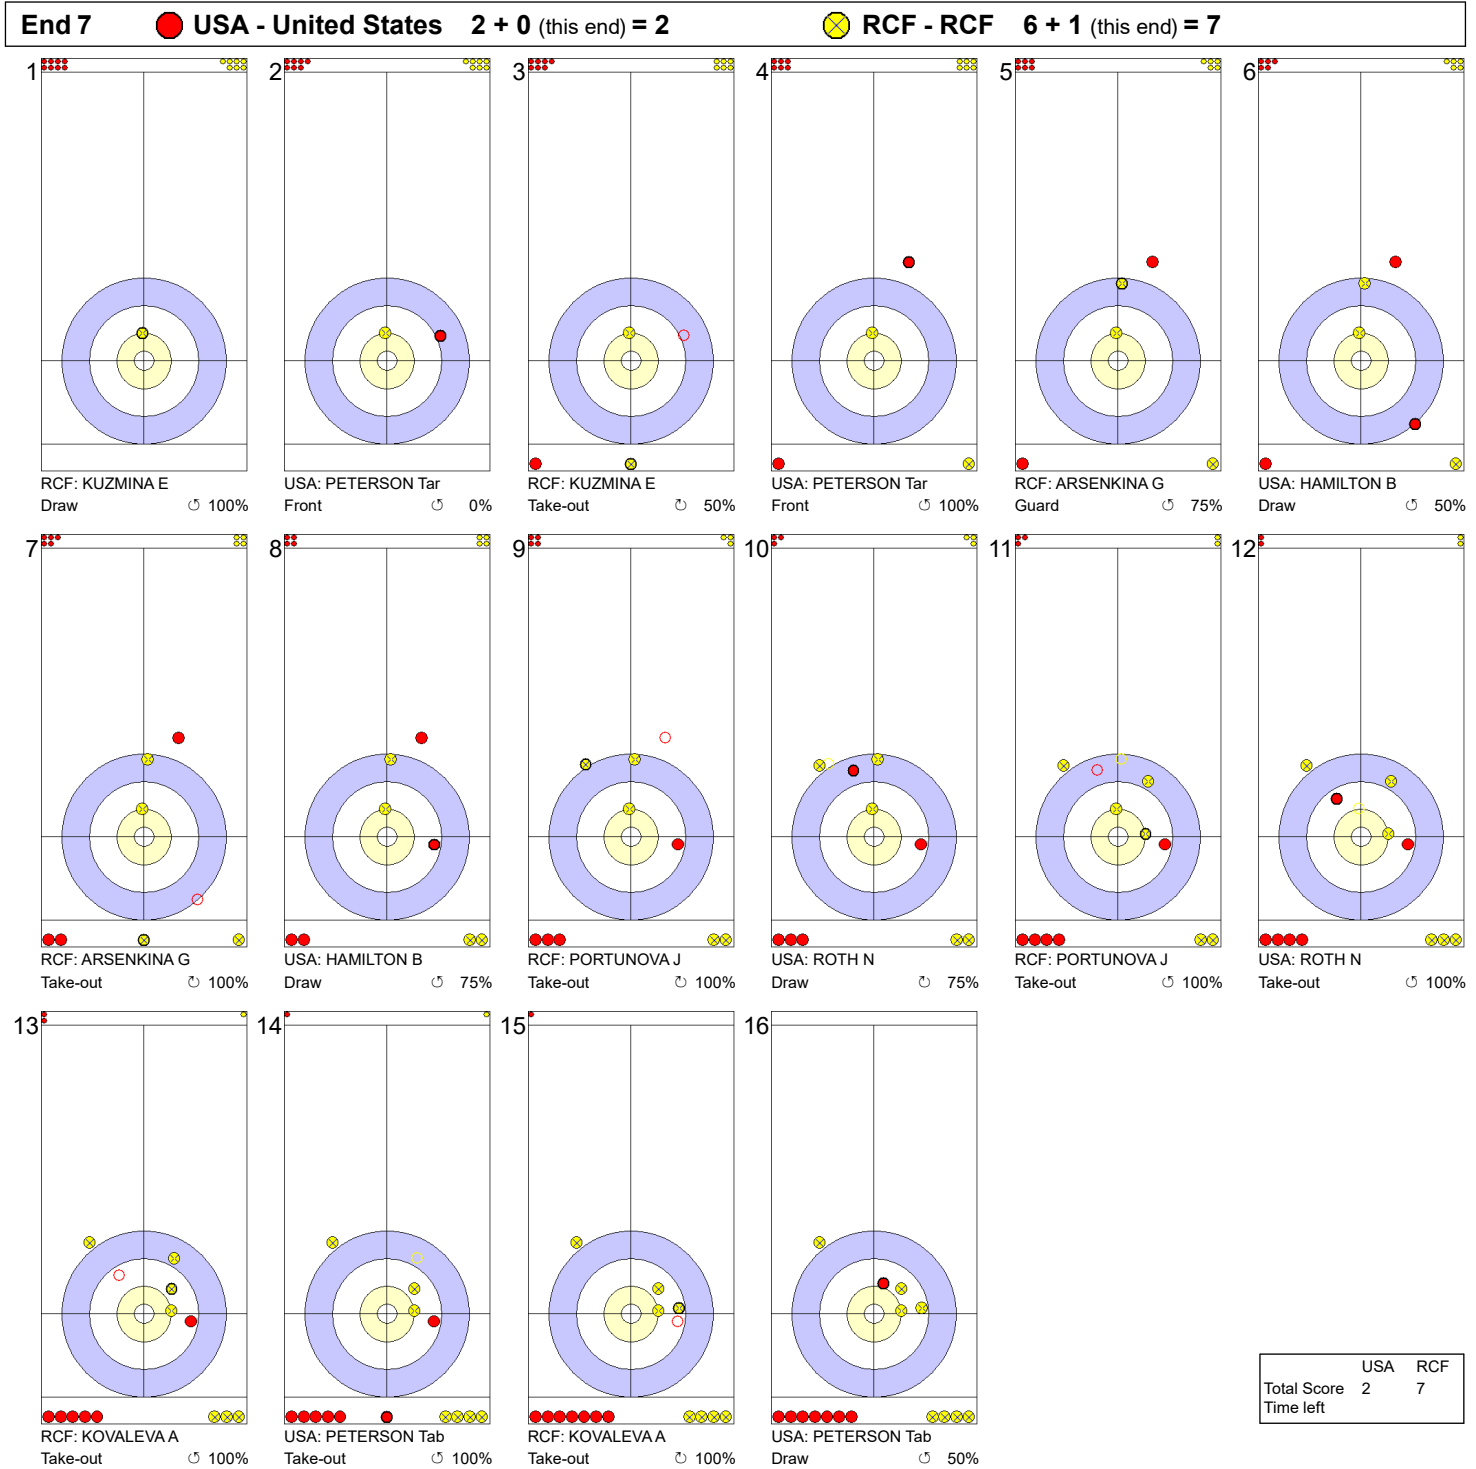

FRI 7 MAY 2021
Start Time 9:00

Round Robin Session 22 - Sheet A

Game - Shot by Shot

Legend:
 ↻ Clockwise ↺ Counter-clockwise - Not considered

FRI 7 MAY 2021
Start Time 9:00

Round Robin Session 22 - Sheet A

Game - Shot by Shot

Legend:
 ↻ Clockwise ↺ Counter-clockwise - Not considered

Game - Shot by Shot

Legend:
 ↻ Clockwise ↺ Counter-clockwise - Not considered

Game - Shot by Shot

Legend:
 ↻ Clockwise ↺ Counter-clockwise - Not considered

Game - Shot by Shot

Legend:
 Clockwise
  Counter-clockwise
 - Not considered

Game - Shot by Shot

Legend:
 ↻ Clockwise ↺ Counter-clockwise - Not considered

FRI 7 MAY 2021
Start Time 9:00

Round Robin Session 22 - Sheet A

Game - Shot by Shot

Legend:
 Clockwise
  Counter-clockwise
 - Not considered