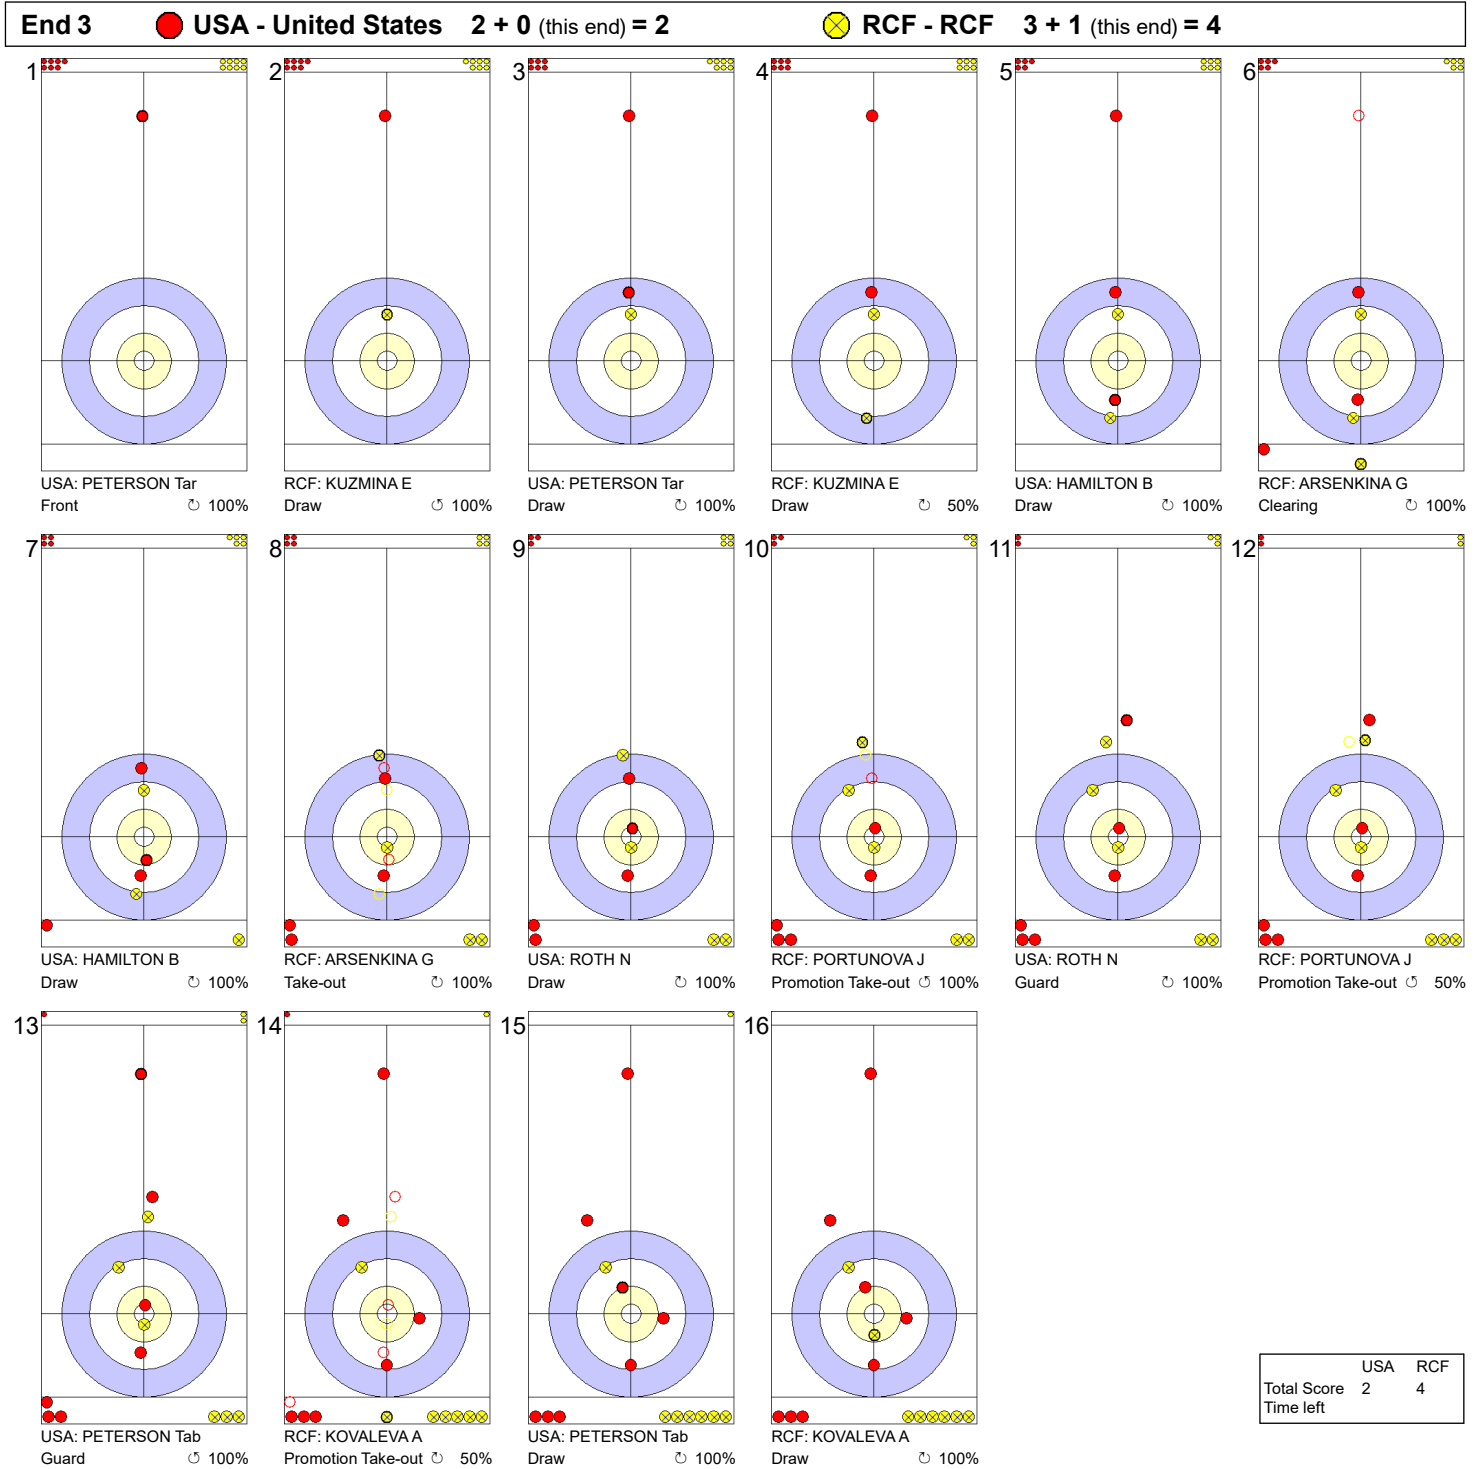

FRI 7 MAY 2021
Start Time 9:00

Round Robin Session 22 - Sheet A

Game - Shot by Shot

Legend:
 Clockwise
  Counter-clockwise
 - Not considered

Game - Shot by Shot

Legend:
 ↻ Clockwise ↺ Counter-clockwise - Not considered

FRI 7 MAY 2021
Start Time 9:00

Round Robin Session 22 - Sheet A

Game - Shot by Shot

Legend:
 ↻ Clockwise ↺ Counter-clockwise - Not considered

FRI 7 MAY 2021
Start Time 9:00

Round Robin Session 22 - Sheet A

Game - Shot by Shot

Legend:
 ↻ Clockwise ↺ Counter-clockwise - Not considered

Game - Shot by Shot

Legend:
 ↻ Clockwise ↺ Counter-clockwise - Not considered

Game - Shot by Shot

Legend:
 ↻ Clockwise ↺ Counter-clockwise - Not considered

Game - Shot by Shot

Legend:
 Clockwise
  Counter-clockwise
 - Not considered