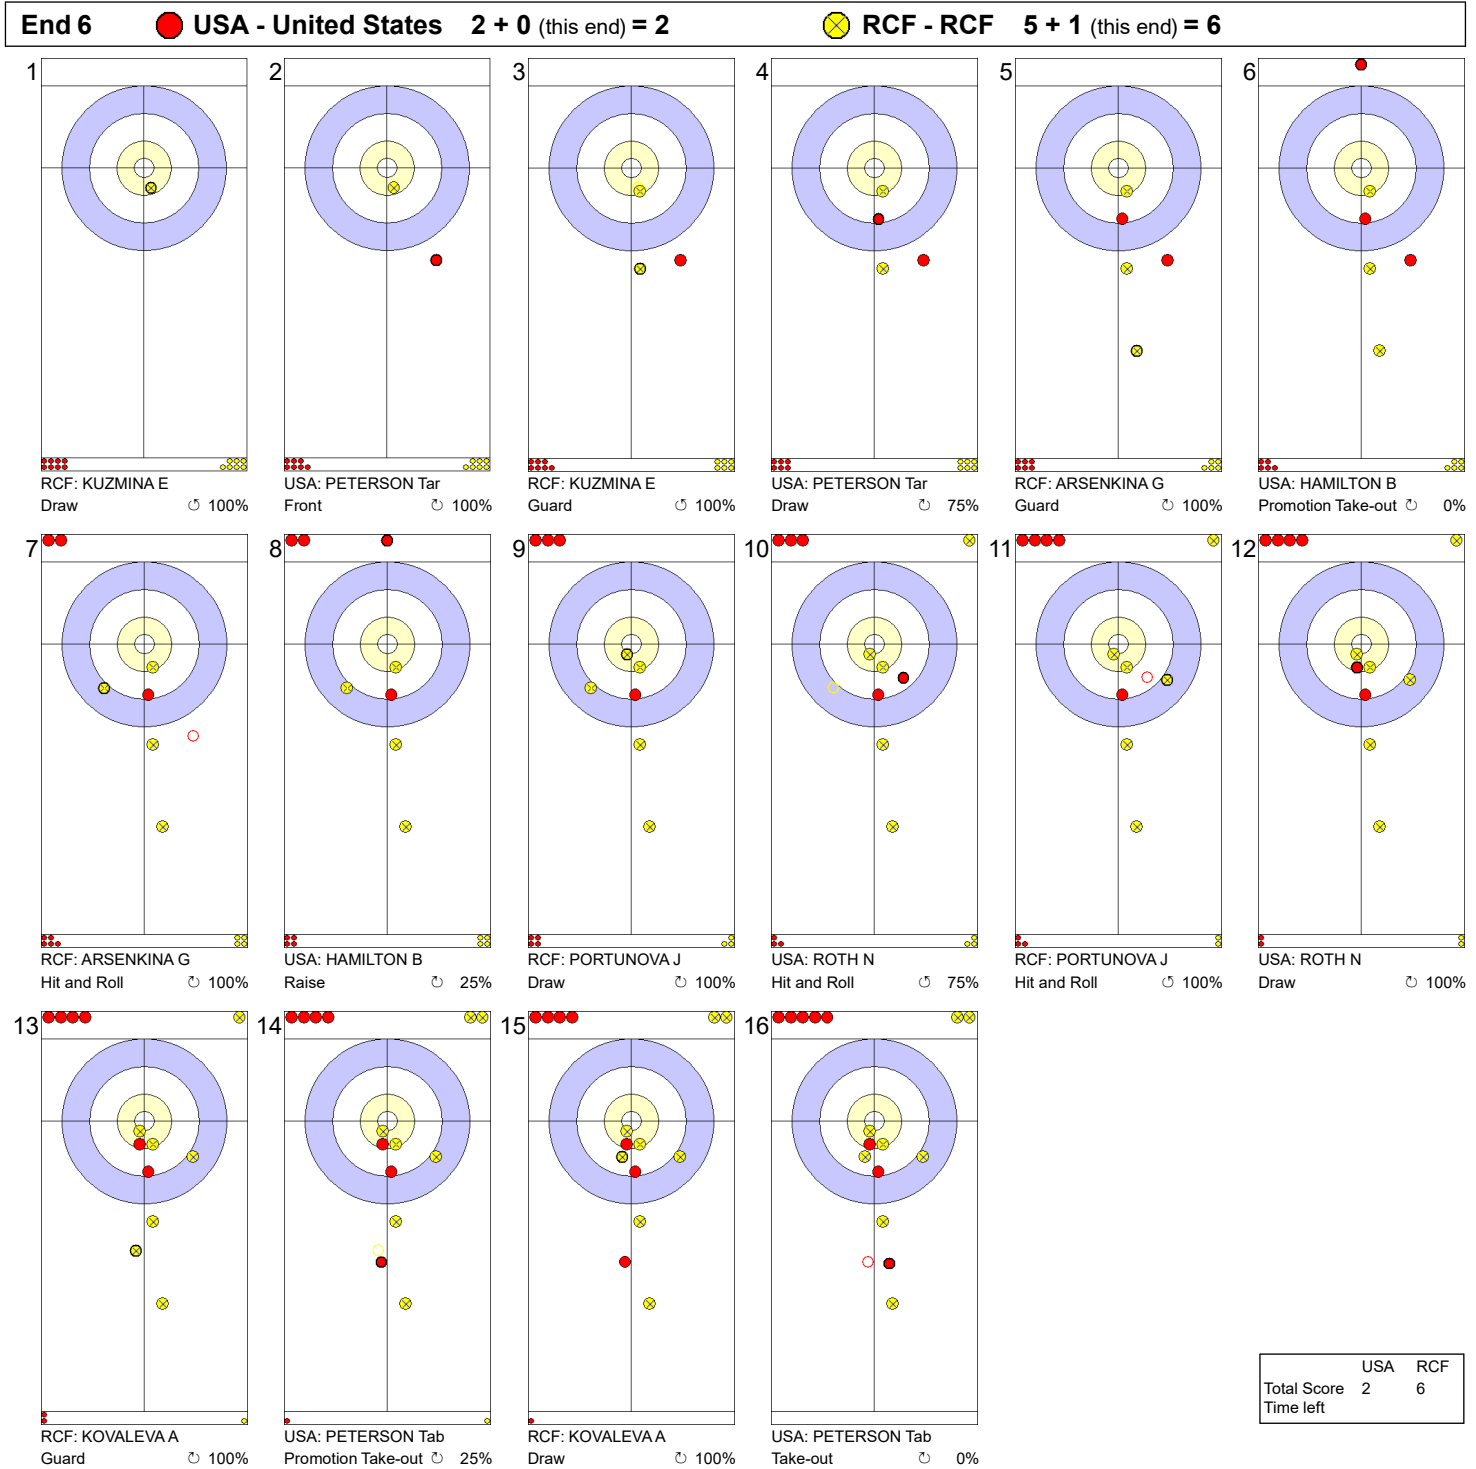

FRI 7 MAY 2021
Start Time 9:00

Round Robin Session 22 - Sheet A

Game - Shot by Shot

Legend:
 ↻ Clockwise ↺ Counter-clockwise - Not considered

FRI 7 MAY 2021
Start Time 9:00

Round Robin Session 22 - Sheet A

Game - Shot by Shot

Legend:
 ↻ Clockwise ↺ Counter-clockwise - Not considered

Game - Shot by Shot

Legend:
 ↻ Clockwise ↺ Counter-clockwise - Not considered

Game - Shot by Shot

Legend:
 ↻ Clockwise ↺ Counter-clockwise - Not considered

Game - Shot by Shot

Legend:
 Clockwise
  Counter-clockwise
 - Not considered

Game - Shot by Shot

Legend:
 ↻ Clockwise ↺ Counter-clockwise - Not considered

FRI 7 MAY 2021
Start Time 9:00

Round Robin Session 22 - Sheet A

Game - Shot by Shot

Legend:
 Clockwise
  Counter-clockwise
 - Not considered